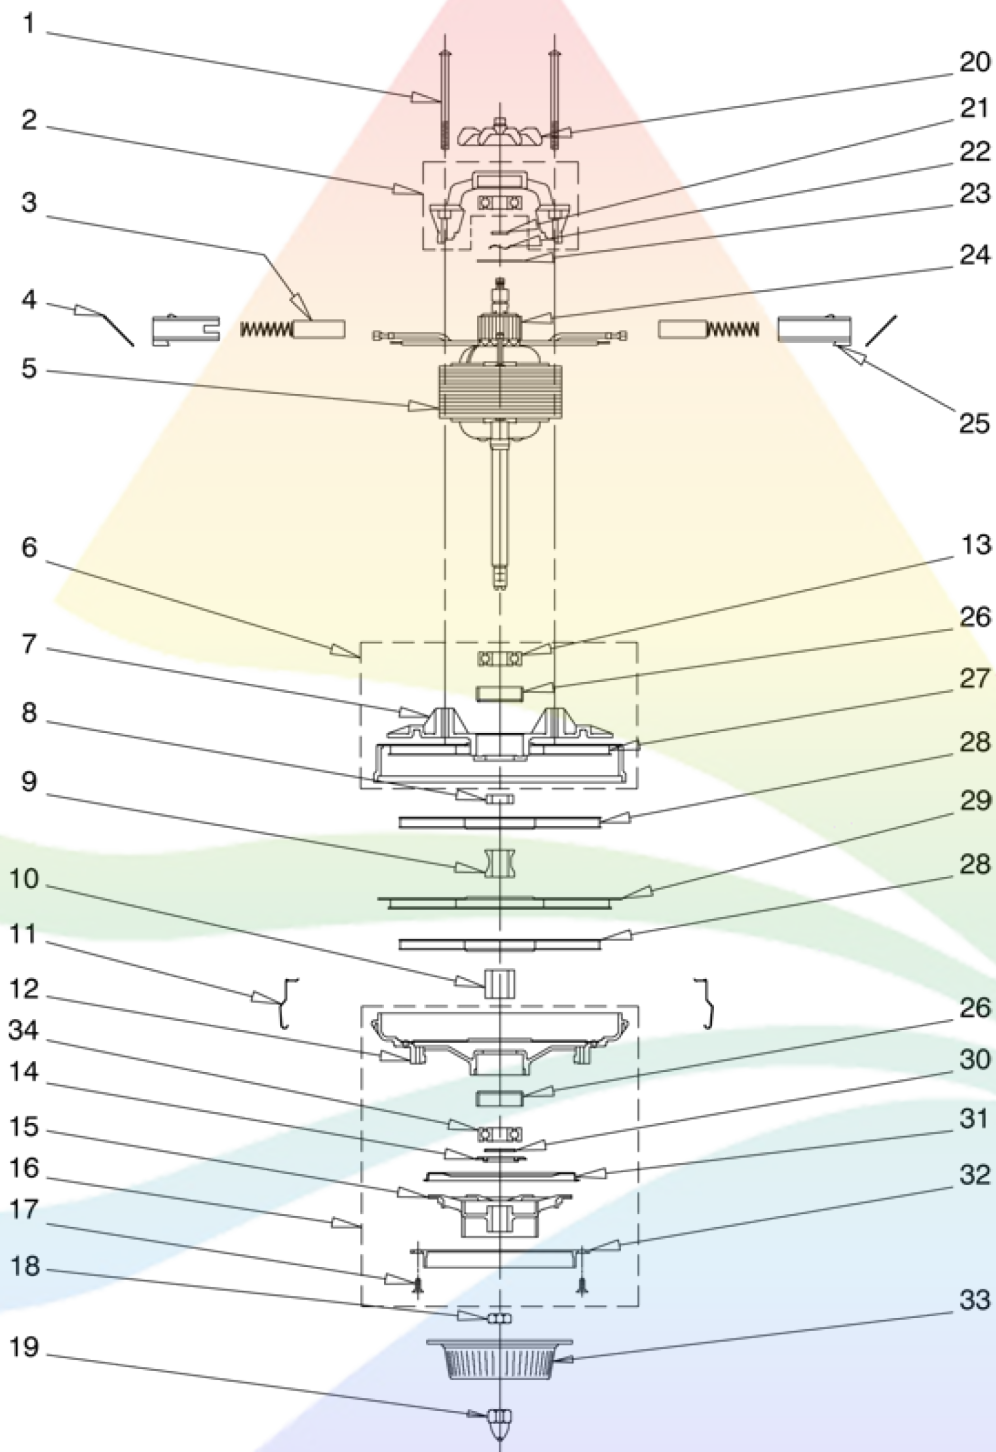

Motor Assembly

This category covers the complete Rainbow D4 motor assembly [replacement parts](#) that include the bearings, armature, separator, flange, and carbon brushes.

#	Image	Item Name	Item #	Price
0		Motor, Rainbow, 120v, D4	R3242	$467.78 USD $387.59 USD*
1		Screw, #10-10 x 2.81 Inch, Field, D4	H545	$1.20 USD*
2a		Bearing, D4/D3	R1981	$14.78 USD*
2b		Bridge / Bearing Asm, D4	R2677	$33.61 USD*
3a		Motor Brush, D4/D3	R2421	$19.89 USD*
3b		Motor Brush, D4, v2	R5125	$18.59 USD*
4		Clip, Brush Holder, D4	R2703	~~$0.91 USD~~ $1.12 USD*
5a		Field, 120v, D4	R3159	$32.25 USD*
5b		Thermal Cut-Off, D4	NTE8125	~~$22.79 USD~~ $6.65 USD*
6		Motor Base / Bearing Asm, D4	R2773	$65.94 USD*
7		Motor Base, D4	R2636	$34.28 USD*
8		Spacer, Upper, D4	R2680	$1.76 USD*
9		Spacer, Middle, D4	R2681	$7.41 USD*
10		Spacer, Lower, D4	R2679	$6.05 USD*
11		Clip, Motor Base, D4	R2682	$4.62 USD*
12		Housing, Lower Motor, D4	R2774	Discontinued*
13		Bearing, D4/D3	R1981	$14.78 USD*
14		Shield, Bearing, D4	R2630	$6.21 USD*

* Prices correct as of February 21, 2025, 7:35 pm.