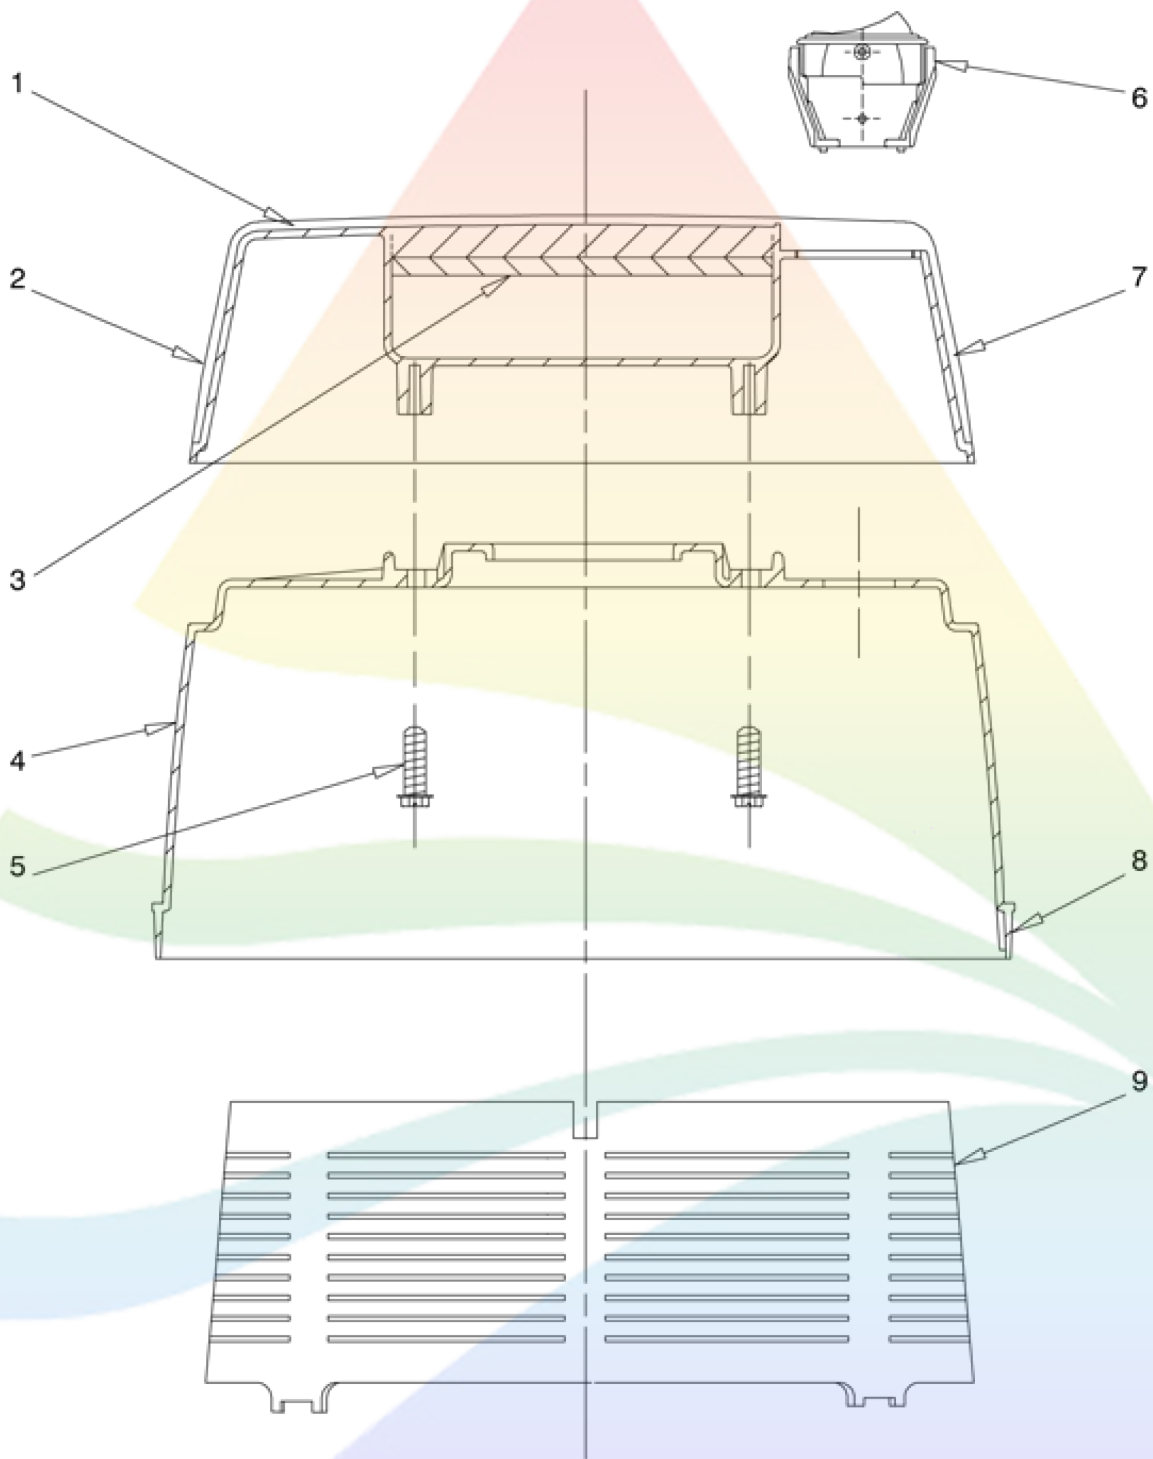

Rainbow

Model: D4C

Effective **serial number 7000000** with a start date of April 1990 through serial number **8999999** and an end date of August 4th 1998.

Cap Assembly

This category covers the complete Rainbow D4 cap cover assembly [replacement parts](#) that include the main power switch, handle pad, and inner baffle.

This early version has four wires coming from the switch.

#	Image	Item Name	Item #	Price
1		Applique, Handle, D4	R2721	\$36.64 USD*
2a		Cap Cover Asm, D4	R3160	\$79.30 USD*
2b		Cap / Cap Cover Asm, D4	R3240	\$92.79 USD*
3		Handle Pad, D4	R2584	Discontinued*
4a		Cap, D4	R3470	\$23.89 USD*
4b		Cap, SE	R4369	\$23.01 USD*
5		Screw, #10-10 x .62 Inch	H515	\$0.88 USD*
6a		Switch, D4	R2728	\$24.94 USD*
6b		Closed End Connector, Large	R2755	\$0.88 USD*
7		Applique, Side Handle, D4	R2722	\$13.77 USD*
8a		Applique, Cap, D4	R2592	\$7.20 USD*
8b		Applique, Cap, SE	R5403	Discontinued*
9		Baffle, Inner, D4	R2764	\$15.18 USD*

* Prices correct as of February 21, 2025, 7:35 pm.

Main Housing

This category covers the complete Rainbow D4 main housing assembly [replacement parts](#) that include the main power cord, exhaust cover, latches, and motor gasket.