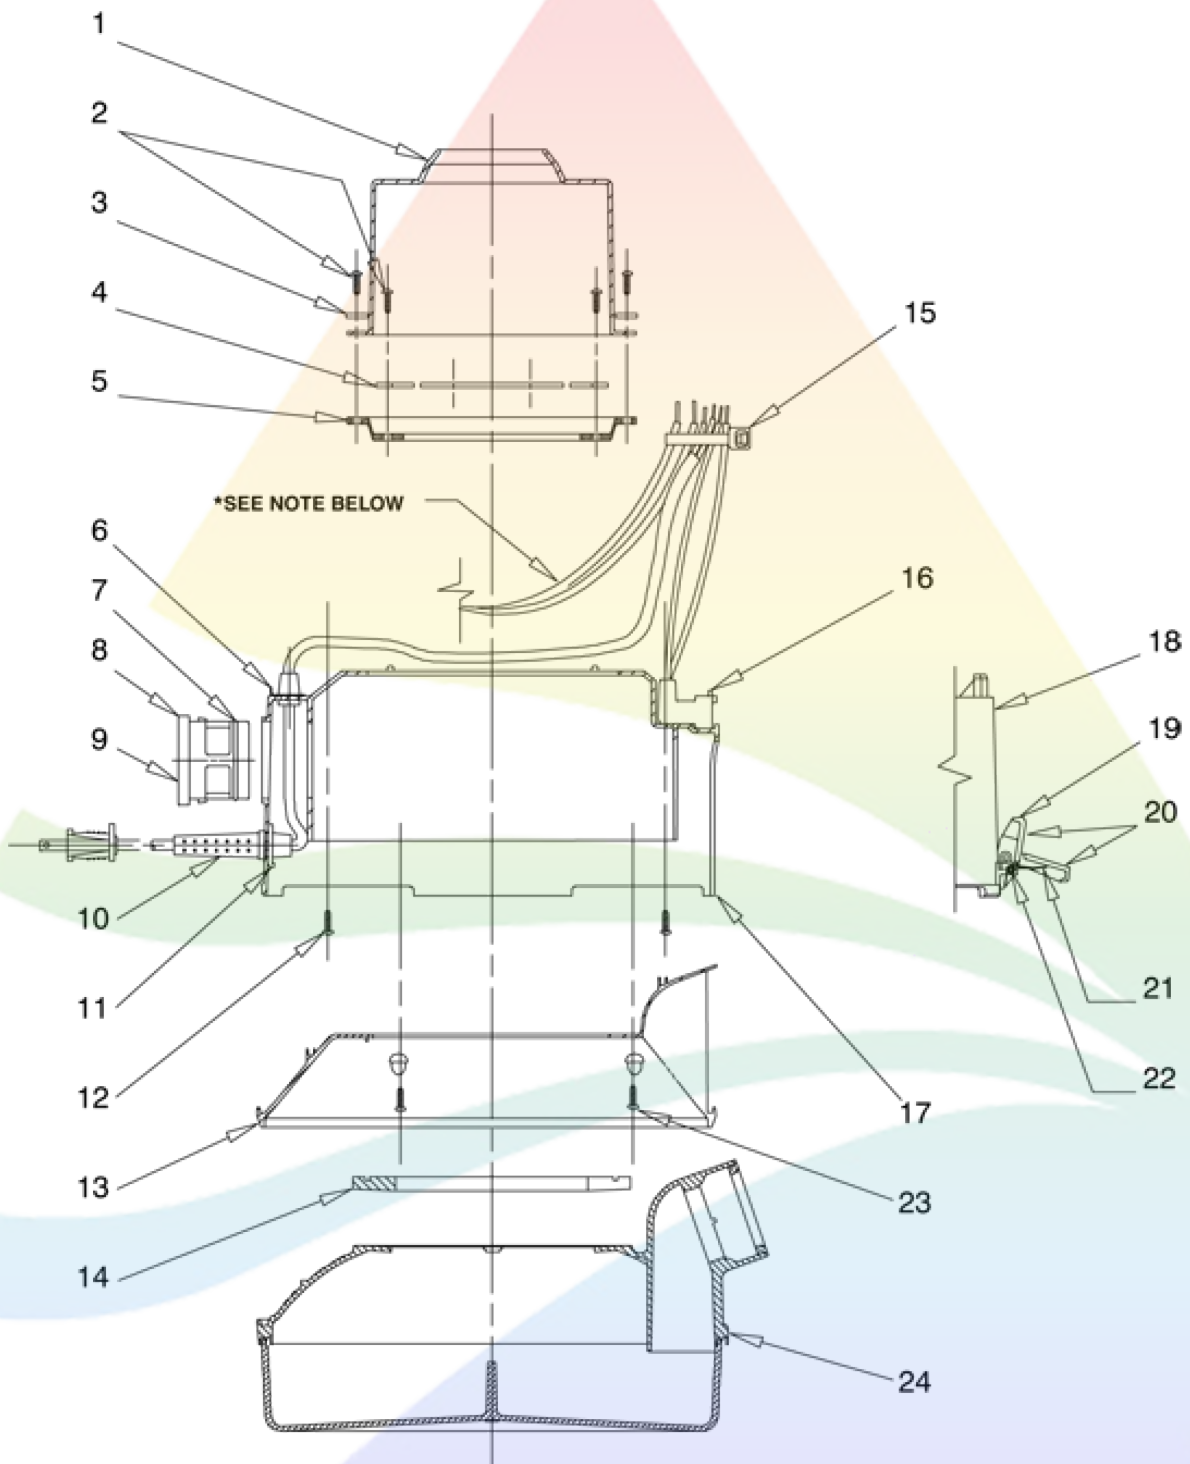

Rainbow

Model: D4C

Effective **serial number 7000000** with a start date of April 1990 through serial number **8999999** and an end date of August 4th 1998.

Cap Assembly

This category covers the complete Rainbow D4 cap cover assembly [replacement parts](#) that include the main power switch, handle pad, and inner baffle.

This early version has four wires coming from the switch.

#	Image	Item Name	Item #	Price
1		Applique, Handle, D4	R2721	\$36.64 USD*
2a		Cap Cover Asm, D4	R3160	\$79.30 USD*
2b		Cap / Cap Cover Asm, D4	R3240	\$92.79 USD*
3		Handle Pad, D4	R2584	Discontinued*
4a		Cap, D4	R3470	\$23.89 USD*
4b		Cap, SE	R4369	\$23.01 USD*
5		Screw, #10-10 x .62 Inch	H515	\$0.88 USD*
6a		Switch, D4	R2728	\$24.94 USD*
6b		Closed End Connector, Large	R2755	\$0.88 USD*
7		Applique, Side Handle, D4	R2722	\$13.77 USD*
8a		Applique, Cap, D4	R2592	\$7.20 USD*
8b		Applique, Cap, SE	R5403	Discontinued*
9		Baffle, Inner, D4	R2764	\$15.18 USD*

* Prices correct as of February 21, 2025, 7:35 pm.

Main Housing

This category covers the complete Rainbow D4 main housing assembly [replacement parts](#) that include the main power cord, exhaust cover, latches, and motor gasket.